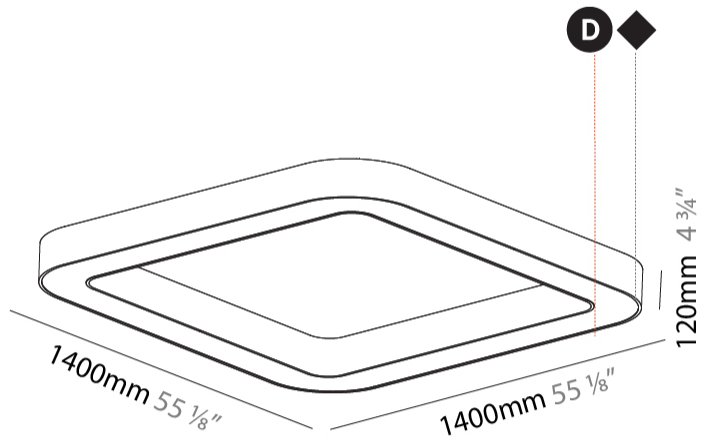

1. To build a product code in our configurator select the specify button on the base model # product page
2. To build a manual product code on this datasheet choose from the options listed below in blue font and add the suffix to the base model #

GENERAL

Series: Glorious
Subseries: Glorious Quantum
Brand: Prolicht
Division: Architectural
Mounting Type: Surface
Mounting Location: Ceiling

PHYSICAL

Length (mm): 1400
Length (in): 55 1/8"
Width (mm): 1400
Width (in): 55 1/8"
Height (mm): 120
Height (in): 4 3/4"
Light Distribution: Direct
Weight (kg): 16.878
Weight (lbs): 37.13
Diffuser: PMMA - Opal or Micro-Prism
Fixture Finish: SSR / BKV / CWI / CRY / HAB / UFT / ITA / RUA / FTG / MYG / LOD / PUS / FRO / FUP / KIA / POP / BLS / SPG / MEY / GOH / GUM / CHC / COM / ABZ / JAG / OBR / MOS / ROR
Fixture Material: Aluminum

ELECTRICAL

Lamp Type: LED (Zhaga Standard)
Input Wattage (W): 80
Total Output Wattage (W): 64 / 51.2 (3500K)
Dimming: Non-Dimming / Phase Dimming (120Vac only) / 0-10V Dimming
Driver Included: Yes
Driver Location: Integrated
Driver Type: Constant Current - 120 / 277Vac
Driver Class: Class 2
Input Voltage (V): 120 - 277
Constant Current (MA): 350 / 800 (3500K)

LED

Color Temperature (°K): 3000 / 3500 / 4000
Max. Delivered Lumen (lm): 7380 / 7644 / 7800
CRI: >80 CRI
Efficiency (%): 65
Lamp Life (hrs): 50000

OPTICAL

RATINGS AND CERTIFICATIONS

Certified By: Certified for North American Standards
IP rating: IP20